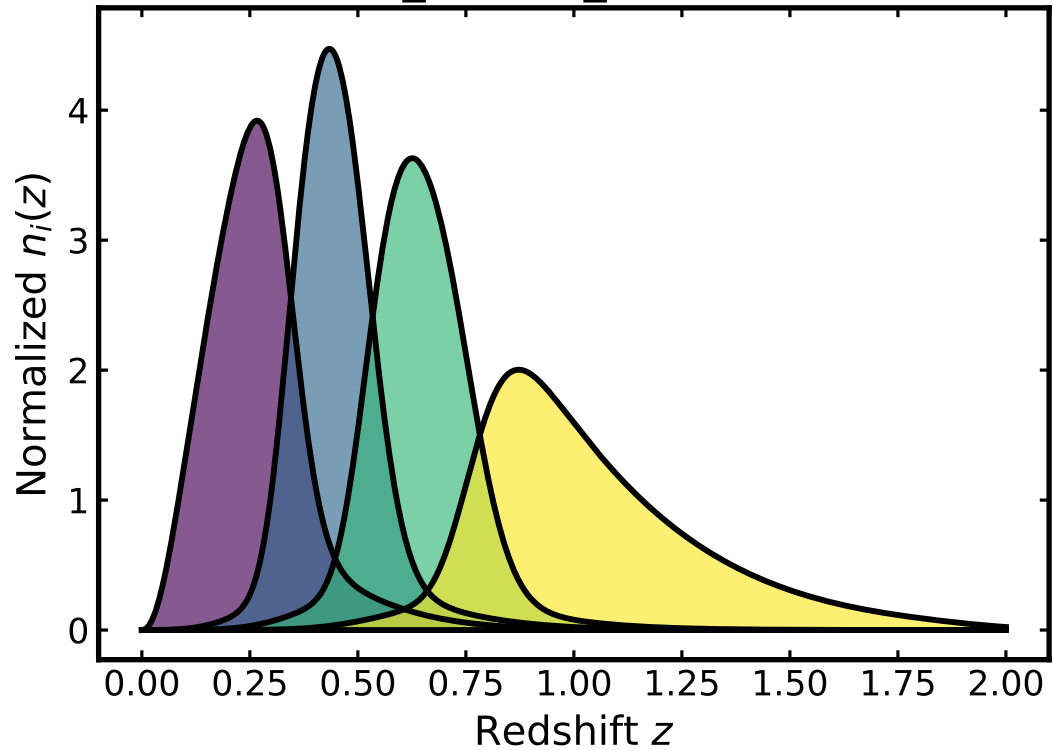

outlier_scatter_scale = 0.15

outlier_scatter_scale = 0.35